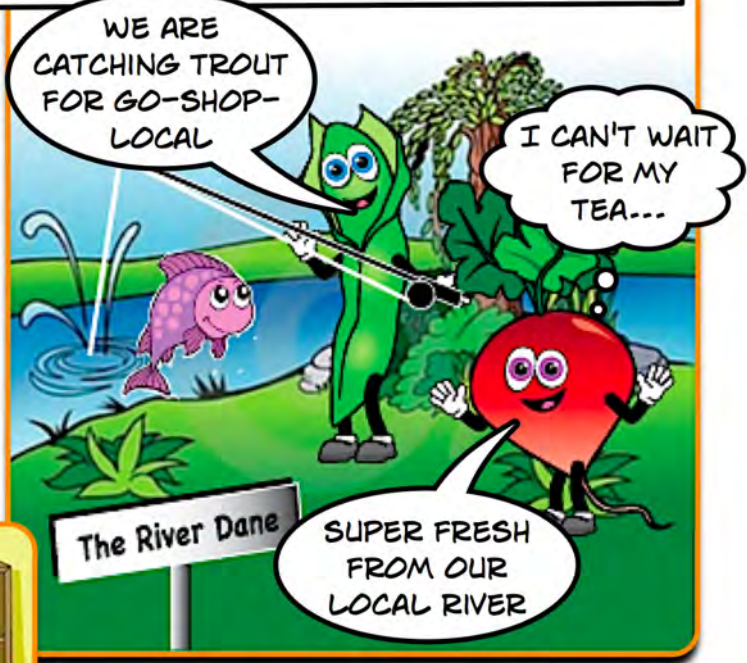

FUNKY FRUIT & VEG CREW

go shop local
Fresh Local & Organic produce delivered to your door

LET'S SEE WHAT BILLY BEAN AND RICKY ARE DOING - THEY SEEM TO BE FISHING...

SALLY EXPLAINS ABOUT THE BAG SCHEME FROM GO-SHOP-LOCAL...